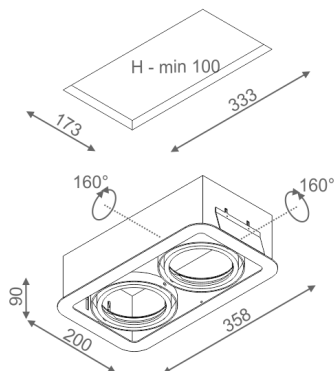

W&B

bw white-black	-63		

Tolerance for dimensions

Warranty period 2 years