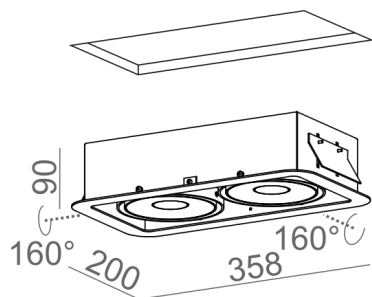

MIX

mix	-06		

Tolerance for dimensions

Warranty period 5 years