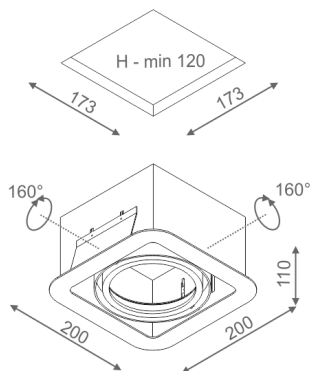

W&B

bw white-black	-63		

Tolerance for dimensions

Warranty period 2 years