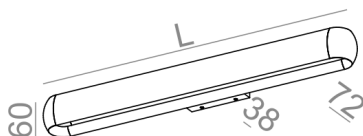

equilibra SOFT LED wall

equilibra SOFT LED kinkiet

Category: wall

Power dependent on version

Light source: LED, integrated

Integrated light source

Gear included.

AVAILABLE FINISHES:

MATT GLOSS

AVAILABLE VERSIONS:

M927	Medium power - Medium power	2700K	CRI>90
M930	Medium power - Medium power	3000K	CRI>90
M940	Medium power - Medium power	4000K	CRI>90

AVAILABLE LUMINAIRE LENGTH:

36 cm
64 cm
92 cm
120 cm
148 cm

Tolerance for dimensions

Warranty period 5 years

AVAILABLE FINISHES:

MATT

alu matt	-01	black matt	-02
white matt	-03	anthracite structure	-18
gold structure	-19		

GLOSS

black gloss	-22	white gloss	-23
-------------	-----	-------------	-----