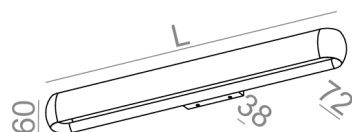

Integrated light source

Gear included.

AVAILABLE FINISHES:

GLOSS STRUCTURE ADDITIONAL

AVAILABLE VERSIONS:

M930	Medium power - Medium power	3000K	CRI>90
M940	Medium power - Medium power	4000K	CRI>90

AVAILABLE LUMINAIRE LENGTH:

36 cm
64 cm
92 cm
120 cm
148 cm

Tolerance for dimensions ± 1 mm

Warranty period 5 years

AVAILABLE FINISHES:

STRUCTURE

black structure	-12	white structure	-13
gold structure	-19		

ADDITIONAL

grey	-16	copper	-17
------	-----	--------	-----