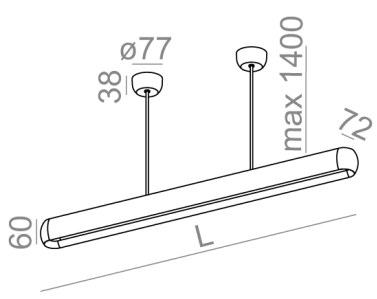

GLOSS

black gloss	-22	white gloss	-23

Tolerance for dimensions ± 1 mm

Warranty period 5 years