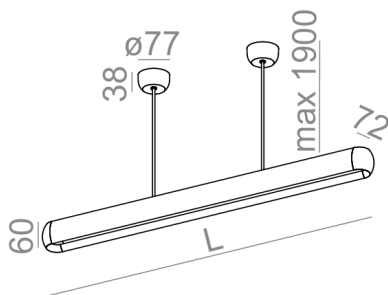

GLOSS

black gloss	-22	white gloss	-23

Tolerance for dimensions

Warranty period 5 years