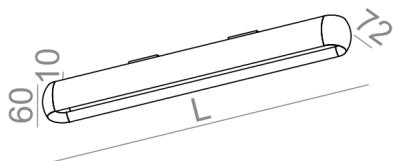

equilibra SOFT LED surface

equilibra SOFT LED natynkowa

Category: surface

Power dependent on version

Light source: LED, integrated

Integrated light source

Gear included.

AVAILABLE FINISHES:

MATT GLOSS

AVAILABLE VERSIONS:

M927	Medium power - Medium power	2700K	CRI>90
M930	Medium power - Medium power	3000K	CRI>90
M940	Medium power - Medium power	4000K	CRI>90

AVAILABLE LUMINAIRE LENGTH:

36 cm
64 cm
92 cm
120 cm
148 cm