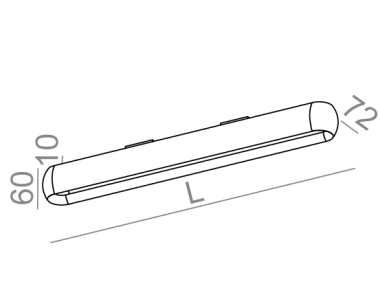

GLOSS STRUCTURE ADDITIONAL

AVAILABLE VERSIONS:

M930	Medium power - Medium power	3000K	CRI>90
M940	Medium power - Medium power	4000K	CRI>90

AVAILABLE LUMINAIRE LENGTH:

36 cm
64 cm
92 cm
120 cm
148 cm

AVAILABLE FINISHES:

STRUCTURE

black structure	-12	white structure	-13
gold structure	-19		

ADDITIONAL

grey	-16	copper	-17
------	-----	--------	-----

GLOSS

black gloss	-22	white gloss	-23
-------------	-----	-------------	-----