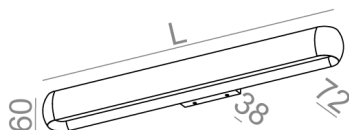

equilibra DIRECT LED wall

equilibra DIRECT LED kinkiet

Category: wall

Power dependent on version

Light source: LED, integrated

Integrated light source

Gear included.

AVAILABLE FINISHES:

GLOSS STRUCTURE ADDITIONAL

AVAILABLE VERSIONS:

L927	Low power - Low power	2700K	CRI>90
M927	Medium power - Medium power	2700K	CRI>90
L930	Low power - Low power	3000K	CRI>90
M930	Medium power - Medium power	3000K	CRI>90
L940	Low power - Low power	4000K	CRI>90
M940	Medium power - Medium power	4000K	CRI>90

AVAILABLE LUMINAIRE LENGTH:

36 cm
64 cm
92 cm
120 cm
148 cm

Tolerance for dimensions ± 1 mm

Warranty period 5 years

AVAILABLE FINISHES:

STRUCTURE

black structure	-12	white structure	-13
gold structure	-19		