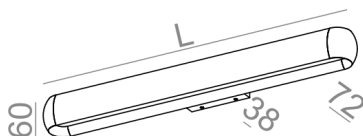

equilibra DIRECT LED wall

equilibra DIRECT LED kinkiet

Category: wall

Power dependent on version

Light source: LED, integrated

Integrated light source

Gear included.

AVAILABLE FINISHES:

AVAILABLE LUMINAIRE LENGTH:

36 cm
64 cm
92 cm
120 cm
148 cm

Tolerance for dimensions

Warranty period 5 years

AVAILABLE FINISHES:

MATT

alu matt	-01	black matt	-02
white matt	-03	anthracite structure	-18
gold structure	-19		