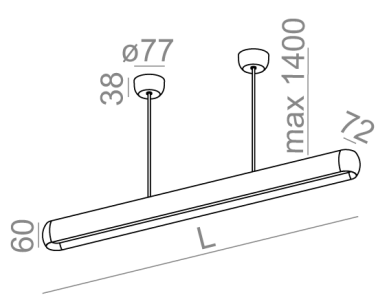

Tolerance for dimensions ± 1 mm

Warranty period 5 years