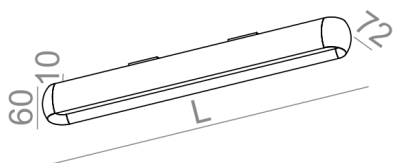

equilibra DIRECT LED surface

equilibra DIRECT LED natynkowa

Category: surface

Power dependent on version

Light source: LED, integrated

Integrated light source

Gear included.

AVAILABLE FINISHES:

AVAILABLE LUMINAIRE LENGTH:

36 cm
64 cm
92 cm
120 cm
148 cm

Tolerance for dimensions

Warranty period 5 years

AVAILABLE FINISHES:

MATT

alu matt	-01	black matt	-02
white matt	-03	anthracite structure	-18
gold structure	-19		