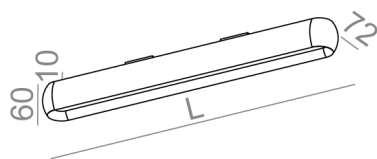

equilibra DIRECT LED surface

equilibra DIRECT LED natynkowa

Category: surface

Power dependent on version

Light source: LED, integrated

Integrated light source

Gear included.

AVAILABLE FINISHES:

GLOSS STRUCTURE ADDITIONAL

AVAILABLE VERSIONS:

L927	Low power - Low power	2700K	CRI>90
M927	Medium power - Medium power	2700K	CRI>90
L930	Low power - Low power	3000K	CRI>90
M930	Medium power - Medium power	3000K	CRI>90
L940	Low power - Low power	4000K	CRI>90
M940	Medium power - Medium power	4000K	CRI>90

AVAILABLE LUMINAIRE LENGTH:

36 cm
64 cm
92 cm
120 cm
148 cm

Tolerance for dimensions ± 1 mm

Warranty period 5 years

AVAILABLE FINISHES:

STRUCTURE

black structure	-12	white structure	-13
gold structure	-19		