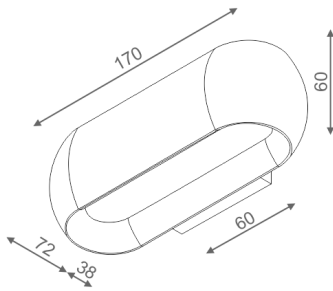

AVAILABLE VERSIONS:

M927	Medium power - Medium power	2700K	CRI>90
M930	Medium power - Medium power	3000K	CRI>90
M940	Medium power - Medium power	4000K	CRI>90

AVAILABLE FINISHES:

MATT

alu matt	-01	black matt	-02
white matt	-03	anthracite structure	-18
gold structure	-19		

GLOSS

black gloss	-22	white gloss	-23

Tolerance for dimensions

Warranty period 5 years