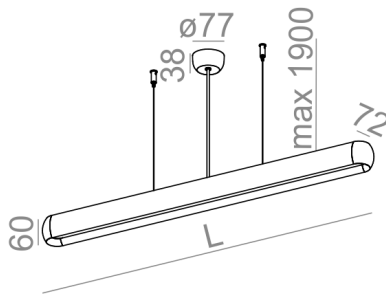

equilibra CENTRAL DIRECT LED suspended

equilibra CENTRAL DIRECT LED zwieszany

Category: suspended

Power dependent on version

Light source: LED, integrated

Dimming options: dependent on version

Integrated light source

Gear included.

AVAILABLE FINISHES:

MATT GLOSS

Tolerance for dimensions

Warranty period 5 years

AVAILABLE VERSIONS:

L927	Low power - Low power	2700K	CRI>90
M927	Medium power - Medium power	2700K	CRI>90
L930	Low power - Low power	3000K	CRI>90
M930	Medium power - Medium power	3000K	CRI>90
L940	Low power - Low power	4000K	CRI>90
M940	Medium power - Medium power	4000K	CRI>90

AVAILABLE LUMINAIRE LENGTH:

64 cm
92 cm
120 cm
148 cm

AVAILABLE FINISHES:

MATT

alu matt	-01	black matt	-02
white matt	-03	anthracite structure	-18
gold structure	-19		

GLOSS

black gloss	-22	white gloss	-23
-------------	-----	-------------	-----