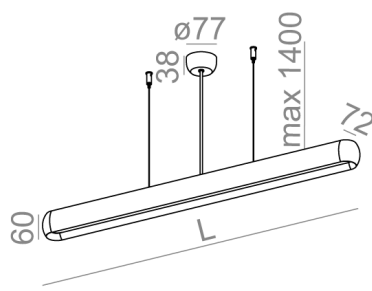

equilibra CENTRAL DIRECT LED suspended

equilibra CENTRAL DIRECT LED zwieszany

Category: suspended

Power dependent on version

Light source: LED, integrated

Dimming options: dependent on version

Integrated light source

Gear included.

AVAILABLE FINISHES:

GLOSS STRUCTURE ADDITIONAL

Tolerance for dimensions ± 1 mm

Warranty period 5 years

AVAILABLE VERSIONS:

| | | | |
|------|-----------------------------|-------|--------|
| L927 | Low power - Low power | 2700K | CRI>90 |
| M927 | Medium power - Medium power | 2700K | CRI>90 |
| L930 | Low power - Low power | 3000K | CRI>90 |
| M930 | Medium power - Medium power | 3000K | CRI>90 |
| L940 | Low power - Low power | 4000K | CRI>90 |
| M940 | Medium power - Medium power | 4000K | CRI>90 |

AVAILABLE LUMINAIRE LENGTH:

| |
|--------|
| 64 cm |
| 92 cm |
| 120 cm |
| 148 cm |

AVAILABLE FINISHES:

STRUCTURE

| | | | |
|-----------------|-----|-----------------|-----|
| black structure | -12 | white structure | -13 |
| gold structure | -19 | | |