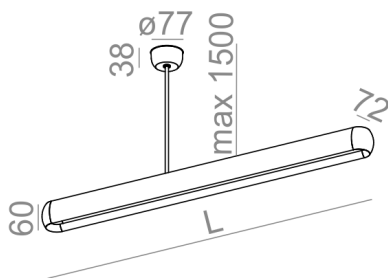

GLOSS

black gloss	-22	white gloss	-23

Tolerance for dimensions

Warranty period 5 years