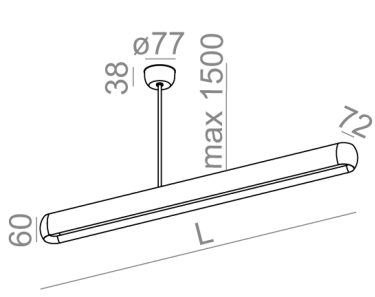

GLOSS

black gloss	-22	white gloss	-23

Tolerance for dimensions ± 1 mm

Warranty period 5 years