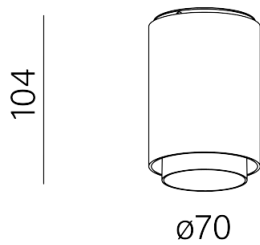

### VYRO x1 round LED 230V natynkowy

Category: surface

Light source: LED, integrated

Dimming: Phase-Control

Integrated light source

This product contains a light source of energy efficiency class F.

Tolerance for dimensions  $\pm 1$ mm