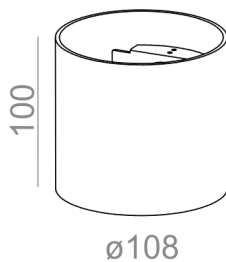

Last update on 2018-03-11 20:45. More details available at <https://www.aqform.com/en/20102>

TUBA wall

TUBA kinkiet

Category: wall

Power 48W (LED 2.5W)

Light source: H-PIN, 230V

Lampholder: G9

Dimming: Phase-Control

Light source not included

Transformer not required.

AVAILABLE FINISHES:

MATT GLOSS

TUBA Phase-Control wall

20102-0000-U8-PH-xx

-xx finish option code from table below

AVAILABLE FINISHES:

MATT

alu matt	-01	black matt	-02
white matt	-03	anthracite structure	-18
gold structure	-19		

GLOSS

black gloss	-22	white gloss	-23
-------------	-----	-------------	-----

Tolerance for dimensions

Warranty period 2 years