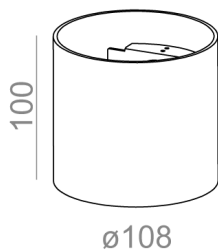

Last update on 2018-03-11 20:45. More details available at <https://www.aqform.com/en/20102>

TUBA wall

TUBA kinkiet

Category: wall

Power 48W (LED 2.5W)

Light source: H-PIN, 230V

Lampholder: G9

Dimming: Phase-Control

STRUCTURE

black structure	-12	white structure	-13
gold structure	-19		

ADDITIONAL

grey	-16	copper	-17
------	-----	--------	-----

GLOSS

black gloss	-22	white gloss	-23
-------------	-----	-------------	-----