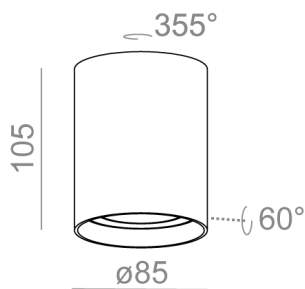

TUBA next 50 LED surface

TUBA next 50 LED natynkowa

Category: surface

Light source: LED, integrated

Integrated light source

Gear included.

4000 K on request.

AVAILABLE FINISHES:

STRUCTURE

AVAILABLE VERSIONS:

M927	Medium power - Medium power	2700K	CRI>90
M930	Medium power - Medium power	3000K	CRI>90

AVAILABLE FINISHES:

STRUCTURE

black structure	-12	white structure	-13
black-white	-46		