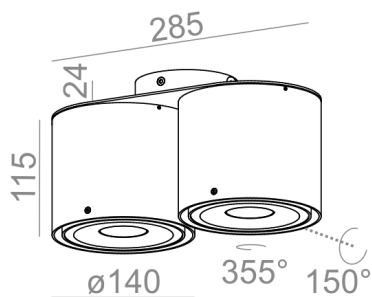

AVAILABLE VERSIONS:

H927	High power - High power	2700K	CRI>90
M927	Medium power - Medium power	2700K	CRI>90
H930	High power - High power	3000K	CRI>90
M930	Medium power - Medium power	3000K	CRI>90
H940	High power - High power	4000K	CRI>90
M940	Medium power - Medium power	4000K	CRI>90

AVAILABLE FINISHES:

MATT

alu matt	-01	black matt	-02
white matt	-03	grey	-16
anthracite structure	-18	gold structure	-19

MIX

mix	-06

Tolerance for dimensions

Warranty period 5 years