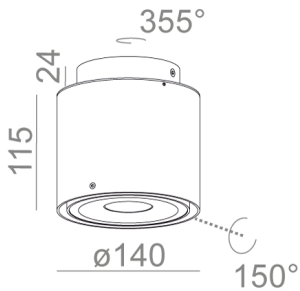

AVAILABLE VERSIONS:

L927	Low power - Low power	2700K	CRI>90
M927	Medium power - Medium power	2700K	CRI>90
L930	Low power - Low power	3000K	CRI>90
M930	Medium power - Medium power	3000K	CRI>90
L940	Low power - Low power	4000K	CRI>90
M940	Medium power - Medium power	4000K	CRI>90

AVAILABLE FINISHES:

MATT

alu matt	-01	black matt	-02
white matt	-03	grey	-16
anthracite structure	-18	gold structure	-19

MIX

mix	-06

Tolerance for dimensions

Warranty period 5 years