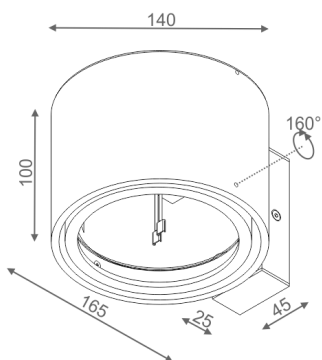

GLOSS

black gloss	-22	white gloss	-23

Tolerance for dimensions

Warranty period 2 years