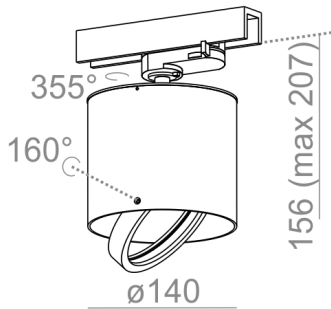

GLOSS

black gloss	-22	white gloss	-23

Tolerance for dimensions

Warranty period 2 years