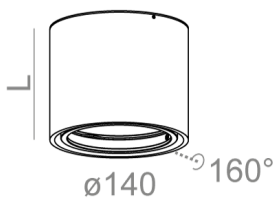

Electronic transformer included.

AVAILABLE FINISHES:

MATT GLOSS CHROME

AVAILABLE LUMINAIRE LENGTH:

11 cm

23 cm

34 cm

AVAILABLE FINISHES:

MATT

alu matt	-01	black matt	-02
white matt	-03	anthracite structure	-18
gold structure	-19		

GLOSS

black gloss	-22	white gloss	-23
-------------	-----	-------------	-----

CHROME

chrom black	-32	chrom white	-33
-------------	-----	-------------	-----