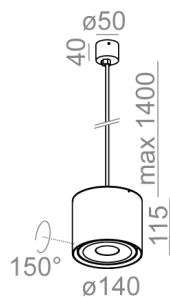

Tolerance for dimensions ± 1 mm

Warranty period 5 years

AVAILABLE VERSIONS:

L927	Low power - Low power	2700K	CRI>90
M927	Medium power - Medium power	2700K	CRI>90
L930	Low power - Low power	3000K	CRI>90
M930	Medium power - Medium power	3000K	CRI>90
L940	Low power - Low power	4000K	CRI>90
M940	Medium power - Medium power	4000K	CRI>90

AVAILABLE FINISHES:

MIX

mix	-06

STRUCTURE

black structure	-12	white structure	-13
gold structure	-19		

ADDITIONAL

grey	-16	copper	-17