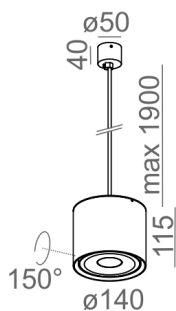

AVAILABLE VERSIONS:

L927	Low power - Low power	2700K	CRI>90
M927	Medium power - Medium power	2700K	CRI>90
L930	Low power - Low power	3000K	CRI>90
M930	Medium power - Medium power	3000K	CRI>90
L940	Low power - Low power	4000K	CRI>90
M940	Medium power - Medium power	4000K	CRI>90

AVAILABLE FINISHES:

MATT

alu matt	-01	black matt	-02
white matt	-03	grey	-16
anthracite structure	-18	gold structure	-19

MIX

mix	-06

Tolerance for dimensions

Warranty period 5 years