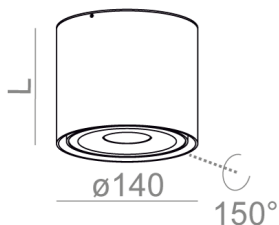

Tolerance for dimensions

Warranty period 5 years

AVAILABLE VERSIONS:

L927	Low power - Low power	2700K	CRI>90
M927	Medium power - Medium power	2700K	CRI>90
L930	Low power - Low power	3000K	CRI>90
M930	Medium power - Medium power	3000K	CRI>90
L940	Low power - Low power	4000K	CRI>90
M940	Medium power - Medium power	4000K	CRI>90

AVAILABLE LUMINAIRE LENGTH:

11 cm
23 cm
34 cm

AVAILABLE FINISHES:

MATT

alu matt	-01	black matt	-02
white matt	-03	grey	-16
anthracite structure	-18	gold structure	-19

MIX

mix	-06