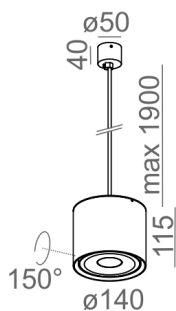

AVAILABLE VERSIONS:

H927	High power - High power	2700K	CRI>90
M927	Medium power - Medium power	2700K	CRI>90
H930	High power - High power	3000K	CRI>90
M930	Medium power - Medium power	3000K	CRI>90
H940	High power - High power	4000K	CRI>90
M940	Medium power - Medium power	4000K	CRI>90

AVAILABLE FINISHES:

MATT

alu matt	-01	black matt	-02
white matt	-03	grey	-16
anthracite structure	-18	gold structure	-19

MIX

mix	-06

Tolerance for dimensions

Warranty period 5 years