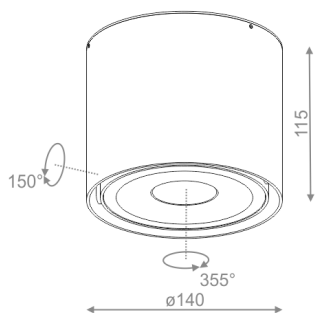

Tolerance for dimensions

Warranty period 5 years

AVAILABLE VERSIONS:

H927	High power - High power	2700K	CRI>90
M927	Medium power - Medium power	2700K	CRI>90
H930	High power - High power	3000K	CRI>90
M930	Medium power - Medium power	3000K	CRI>90
H940	High power - High power	4000K	CRI>90
M940	Medium power - Medium power	4000K	CRI>90

AVAILABLE LUMINAIRE LENGTH:

11 cm
23 cm
34 cm

AVAILABLE FINISHES:

MATT

alu matt	-01	black matt	-02
white matt	-03	grey	-16
anthracite structure	-18	gold structure	-19

MIX

mix	-06

GLOSS

black gloss	-22	white gloss	-23