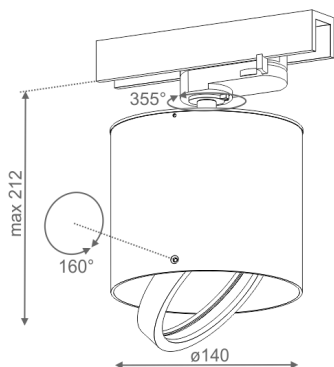

GLOSS

black gloss	-22	white gloss	-23

Tolerance for dimensions

Warranty period 2 years