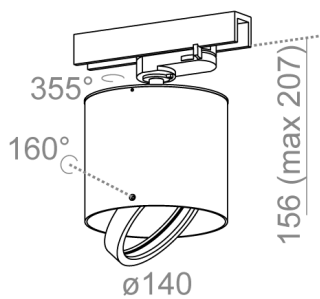

GLOSS

black gloss	-22	white gloss	-23

Tolerance for dimensions ± 1mm

Warranty period 2 years