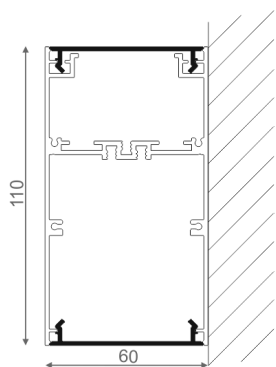

TRU up&down LED wall

TRU up&down LED kinkiet

Category: systems

Power dependent on version

Light source: LED, integrated

Dimming options: DALI, switchDIM

Integrated light source

Gear included.

The minimum length of the system: 570mm.

AVAILABLE FINISHES:

GLOSS STRUCTURE ADDITIONAL

Tolerance for dimensions ± 1 mm

Warranty period 5 years

AVAILABLE VERSIONS:

L927	Low power - Low power	2700K	CRI>90
M927	Medium power - Medium power	2700K	CRI>90
L930	Low power - Low power	3000K	CRI>90
M930	Medium power - Medium power	3000K	CRI>90
L940	Low power - Low power	4000K	CRI>90
M940	Medium power - Medium power	4000K	CRI>90