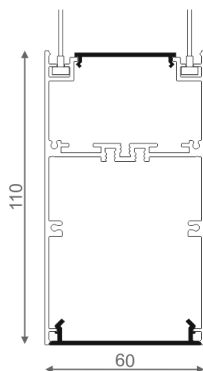

Dimming options: DALI, switchDIM

Integrated light source

Gear included.

The minimum length of the system: 570mm.

AVAILABLE FINISHES:

GLOSS STRUCTURE ADDITIONAL

Tolerance for dimensions ± 1 mm

Warranty period 5 years