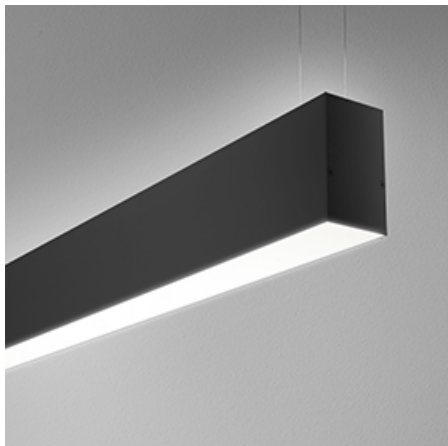

Last update on 2018-03-11 20:45. More details available at <https://www.aqform.com/en/T12015>

TRU up&down LED suspended

TRU up&down LED zwieszany

Category: systems

Power dependent on version

Light source: LED, integrated

Dimming options: DALI, switchDIM

Integrated light source

Gear included.

The minimum length of the system: 570mm.

AVAILABLE FINISHES:

GLOSS STRUCTURE ADDITIONAL

Tolerance for dimensions ± 1 mm

Warranty period 5 years