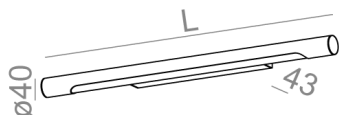

### THIN TUBE LED kinkiet

Category: wall

Power dependent on version

Light source: LED, integrated

Dimming options: DALI, switchDIM

Integrated light source

Gear included.

#### AVAILABLE LUMINAIRE LENGTH:

40 cm
68 cm
96 cm
124 cm
152 cm

Tolerance for dimensions  $\pm 1$ mm

Warranty period 5 years