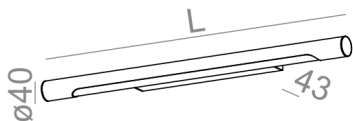

THIN TUBE LED wall

THIN TUBE LED kinkiet

Category: wall

Power dependent on version

Light source: LED, integrated

Dimming options: DALI, switchDIM

Integrated light source

Gear included.

AVAILABLE LUMINAIRE LENGTH:

| |
|--------|
| 40 cm |
| 68 cm |
| 96 cm |
| 124 cm |
| 152 cm |

Tolerance for dimensions

Warranty period 5 years

AVAILABLE FINISHES:

MATT

| | | | |
|----------------|-----|----------------------|-----|
| alu matt | -01 | black matt | -02 |
| white matt | -03 | anthracite structure | -18 |
| gold structure | -19 | | |