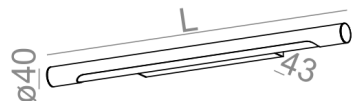

THIN TUBE LED hermetic wall

THIN TUBE LED hermetic kinkiet

Category: wall

Power dependent on version

Light source: LED, integrated

Dimming options: dependent on version

Integrated light source

Gear included.

AVAILABLE LUMINAIRE LENGTH:

40 cm
68 cm
96 cm
124 cm
152 cm

Tolerance for dimensions

Warranty period 5 years

AVAILABLE FINISHES:

MATT

alu matt	-01	black matt	-02
white matt	-03	anthracite structure	-18
gold structure	-19		