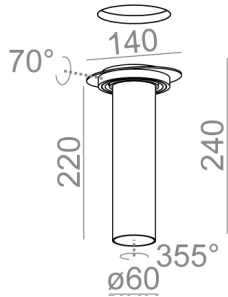

Last update on 2018-03-11 20:45. More details available at <https://www.aqform.com/en/36703>

SWING 24 trimless recessed

SWING 24 trimless wpuszczany

Category: recessed
Power 35W (LED 10W)
Light source: PAR16, 230V
Lampholder: GU10

Dimming: Phase-Control
Light source not included
Transformer not required.

AVAILABLE FINISHES:
STRUCTURE ADDITIONAL

SWING 24 trimless Phase-Control recessed

36703-0000-U8-PH-xx

-xx finish option code from table below

AVAILABLE FINISHES:

STRUCTURE

black structure	-12	white structure	-13
gold structure	-19		

ADDITIONAL

grey	-16	copper	-17
------	-----	--------	-----

Tolerance for dimensions ± 1 mm

Warranty period 2 years