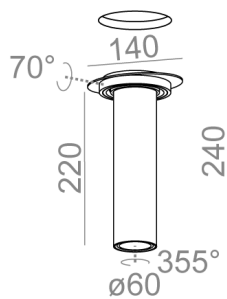

Tolerance for dimensions ± 1 mm

Warranty period 5 years

AVAILABLE VERSIONS:

L927	Low power - Low power	2700K	CRI>90
M927	Medium power - Medium power	2700K	CRI>90
L930	Low power - Low power	3000K	CRI>90
M930	Medium power - Medium power	3000K	CRI>90
L940	Low power - Low power	4000K	CRI>90
M940	Medium power - Medium power	4000K	CRI>90

AVAILABLE FINISHES:

STRUCTURE

black structure	-12	white structure	-13
gold structure	-19		

ADDITIONAL

grey	-16	copper	-17