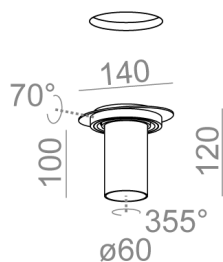

ADDITIONAL

grey	-16	copper	-17

Tolerance for dimensions ± 1 mm

Warranty period 2 years