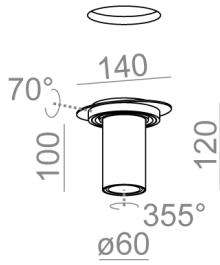

ADDITIONAL

grey	-16	copper	-17

Tolerance for dimensions ± 1 mm

Warranty period 5 years