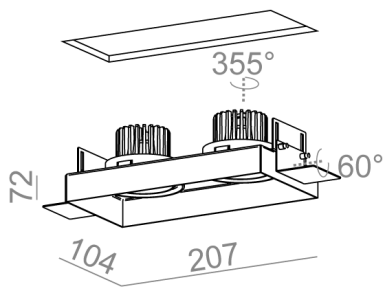

Dimming options: Phase-Control, DALI, Switch-DIM

Integrated light source

Gear included.

4000 K on request.

AVAILABLE FINISHES:

STRUCTURE

AVAILABLE VERSIONS:

M927	Medium power - Medium power	2700K	CRI>90
M930	Medium power - Medium power	3000K	CRI>90

AVAILABLE FINISHES:

STRUCTURE

black structure	-12	white structure	-13
black-white	-46		

Tolerance for dimensions ± 1 mm

Warranty period 5 years