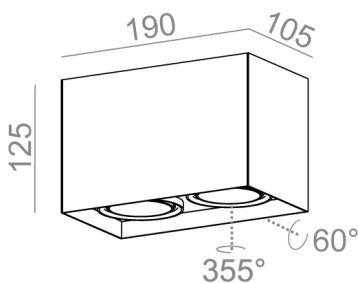

AVAILABLE FINISHES:

STRUCTURE

AVAILABLE VERSIONS:

M927	Medium power - Medium power	2700K	CRI>90
M930	Medium power - Medium power	3000K	CRI>90

AVAILABLE FINISHES:

STRUCTURE

black structure	-12	white structure	-13
black-white	-46		