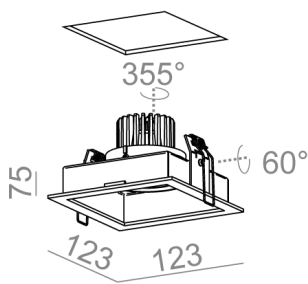

AVAILABLE VERSIONS:

M927	Medium power - Medium power	2700K	CRI>90
M930	Medium power - Medium power	3000K	CRI>90

AVAILABLE FINISHES:

STRUCTURE

black structure	-12	white structure	-13
black-white	-46		

Tolerance for dimensions ± 1 mm

Warranty period 5 years