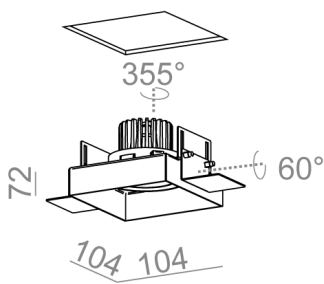

AVAILABLE FINISHES:

STRUCTURE

black structure	-12	white structure	-13
black-white	-46		

Tolerance for dimensions ± 1 mm

Warranty period 5 years