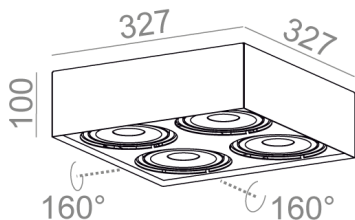

MIX

mix	-06

Tolerance for dimensions

Warranty period 5 years