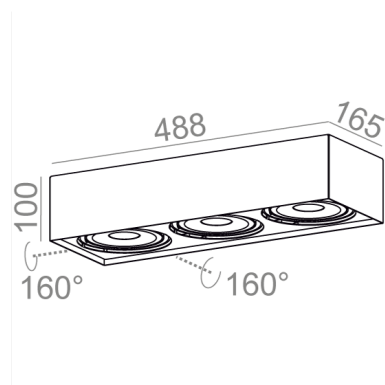

Tolerance for dimensions

Warranty period 5 years

AVAILABLE VERSIONS:

L927	Low power - Low power	2700K	CRI>90
M927	Medium power - Medium power	2700K	CRI>90
L930	Low power - Low power	3000K	CRI>90
M930	Medium power - Medium power	3000K	CRI>90
L940	Low power - Low power	4000K	CRI>90
M940	Medium power - Medium power	4000K	CRI>90

AVAILABLE FINISHES:

MATT

alu matt	-01	black matt	-02
white matt	-03	grey	-16
anthracite structure	-18	gold structure	-19

MIX

mix	-06