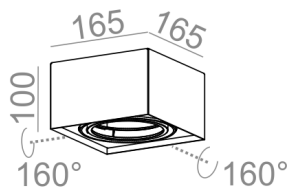

AVAILABLE FINISHES:

MATT

alu matt	-01	black matt	-02
white matt	-03	anthracite structure	-18
gold structure	-19		

MIX

mix	-06		

B&W

bw black-white	-62		

W&B

bw white-black	-63		

Tolerance for dimensions

Warranty period 2 years