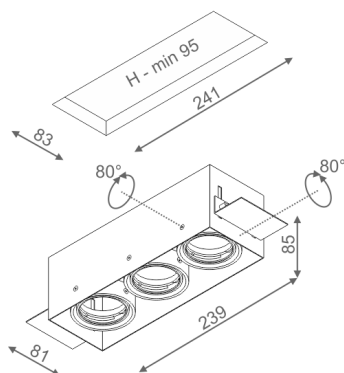

GLOSS

black gloss	-22	white gloss	-23
-------------	-----	-------------	-----

Tolerance for dimensions ± 1 mm

Warranty period 2 years