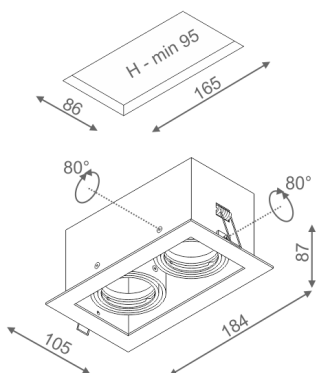

GLOSS

black gloss	-22	white gloss	-23

Tolerance for dimensions ± 1 mm

Warranty period 2 years