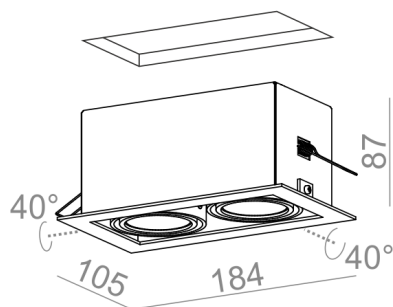

Tolerance for dimensions

Warranty period 5 years

AVAILABLE VERSIONS:

L927	Low power - Low power	2700K	CRI>90
M927	Medium power - Medium power	2700K	CRI>90
L930	Low power - Low power	3000K	CRI>90
M930	Medium power - Medium power	3000K	CRI>90
L940	Low power - Low power	4000K	CRI>90
M940	Medium power - Medium power	4000K	CRI>90

AVAILABLE FINISHES:

MATT

alu matt	-01	black matt	-02
white matt	-03	anthracite structure	-18
gold structure	-19		

MIX

mix	-06