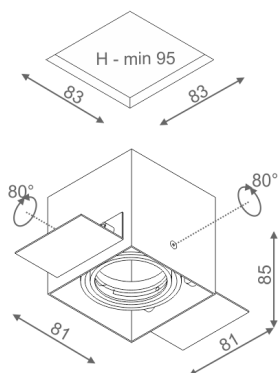

W&B

bw white-black	-63		
----------------	-----	--	--

Tolerance for dimensions

Warranty period 2 years