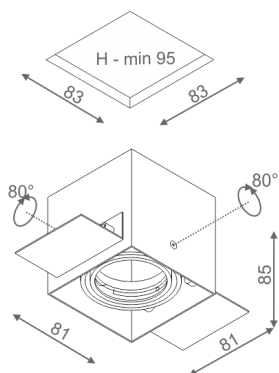

GLOSS

black gloss	-22	white gloss	-23

Tolerance for dimensions ± 1 mm

Warranty period 2 years