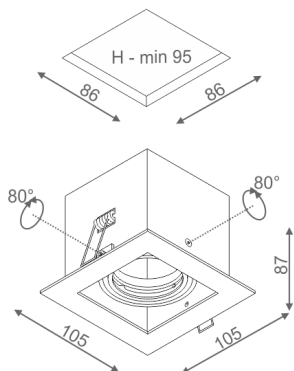

Tolerance for dimensions

Warranty period 2 years

AVAILABLE FINISHES:

MATT

alu matt	-01	black matt	-02
white matt	-03	anthracite structure	-18
gold structure	-19		

MIX

mix	-06		

GLOSS

black gloss	-22	white gloss	-23

B&W

bw black-white	-62		

W&B

bw white-black	-63