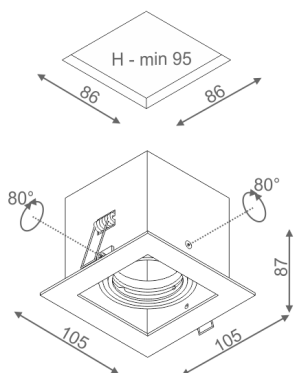

Tolerance for dimensions ± 1 mm

AVAILABLE FINISHES:

MIX

mix	-06

STRUCTURE

black structure	-12	white structure	-13
gold structure	-19	black-white	-46

ADDITIONAL

grey	-16	copper	-17

GLOSS

black gloss	-22	white gloss	-23

Warranty period 2 years