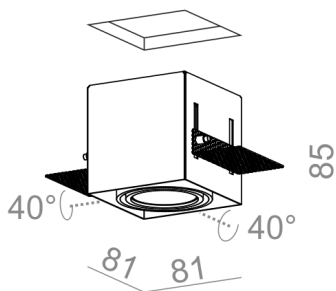

MIX

mix	-06		

Tolerance for dimensions

Warranty period 5 years