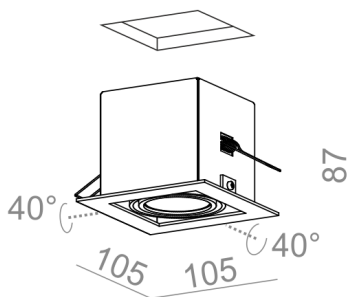

Tolerance for dimensions

Warranty period 5 years

AVAILABLE VERSIONS:

L927	Low power - Low power	2700K	CRI>90
M927	Medium power - Medium power	2700K	CRI>90
L930	Low power - Low power	3000K	CRI>90
M930	Medium power - Medium power	3000K	CRI>90
L940	Low power - Low power	4000K	CRI>90
M940	Medium power - Medium power	4000K	CRI>90

AVAILABLE FINISHES:

MATT			
alu matt	-01	black matt	-02
white matt	-03	anthracite structure	-18
gold structure	-19		
MIX			
mix	-06