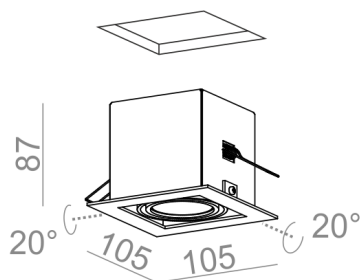

MIX

mix	-06		

Tolerance for dimensions

Warranty period 5 years