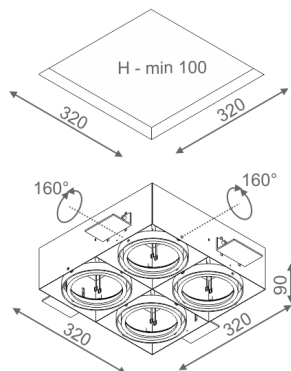

-xx finish option code from table below

AVAILABLE FINISHES:

MATT

alu matt	-01	black matt	-02
white matt	-03	anthracite structure	-18
gold structure	-19		

MIX

mix	-06		

GLOSS

black gloss	-22	white gloss	-23

Tolerance for dimensions

Warranty period 2 years