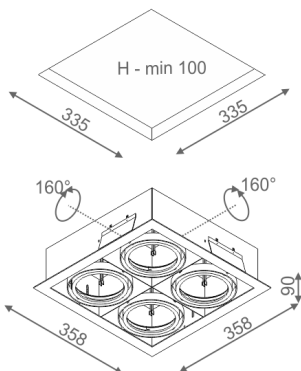

GLOSS

black gloss	-22	white gloss	-23

Tolerance for dimensions

Warranty period 2 years